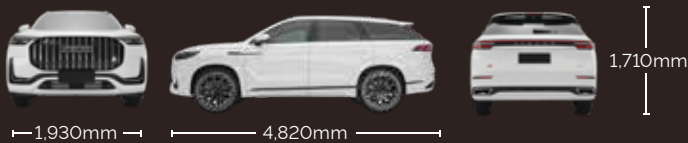

JAECOO 8. POWER, PERFORMANCE AND PRESTIGE.

Battery

Battery Type	LFP
Battery Capacity	34.46 kWh
Charging Time (30% - 80%)	20 min (DC 70 kW)
Charging Time (0% - 100%)	330 min (AC 6.6 kW)
Energy Consumption	21.2 kWh / 100 km

Performance

Powertrain	1.5 TDGI Hybrid Engine
Transmission	Super Electric Hybrid 3DHT
Engine Max. Power	105 kW (140 bhp) / 5,200 rpm
Engine Max. Torque	215 Nm / 4,000 rpm
Electric Motor Max. Power	340 kW (456 bhp)
Electric Motor Max. Torque	700 Nm
Combined Engine + Motor Max. Power	315 kW
Combined Engine + Motor Max. Torque	580 Nm
Fuel Tank Size	70 L
Fuel Consumption	2.1 L / 100 km
Power Consumption	21.2 kWh / 100 km (WLTP)
Electric Driving Range	134 km (WLTP)
Combined Driving Range	>1,200 km (WLTP)
Top Speed	180 km / h
0-100 km/h	5.8 s
VES Band	C1

Dimensions

Wheelbase	2,820 mm
Trunk Space	200 L / 738 L / 2,021 L
Turning Radius	5.415 m
Kerb Weight	2,260 kg
Gross Weight	2,731 kg

Exterior

- Split LED Headlight with LED Daytime Running Lights & Taillights
- Follow Me Home Headlights
- Premium Electric Hidden Door Handles
- Hands-Free Electric Power Tailgate
- 20" Aero-Optimised Aluminium Alloy Wheels
- Rear Roof Sports Spoiler
- Roof Rails
- Puddle Light
- Electrical Autofold Heated Side Door Mirrors